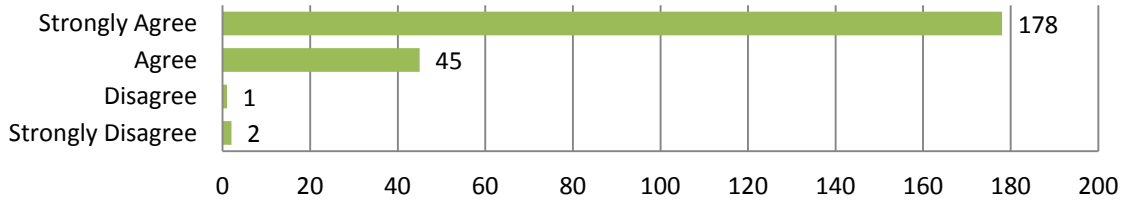

Conference staff were helpful and courteous. 226 responses