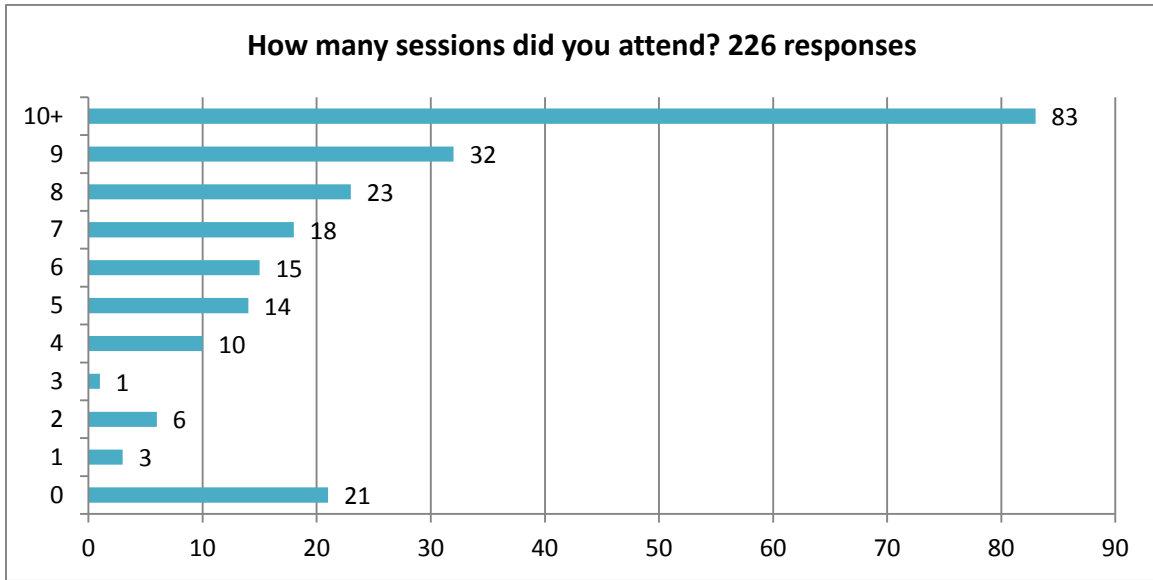

SUMMARY: IFCO 2011 CONFERENCE EVALUATION FORMS

Report prepared by Margaret Howley
IFCO 2011 Conference Chairperson

The following graphs illustrate the feedback received from the IFCO 2011 Conference Evaluation Forms circulated on Thursday evening, July 14th. There were 226 responses received and collated.

Conference staff were helpful and courteous. 226 responses

How would rate this conference compared to other conferences of this type that you have attended? 226 responses

226 responses

Are you a ...

What did you LIKE most about the conference? 226 responses