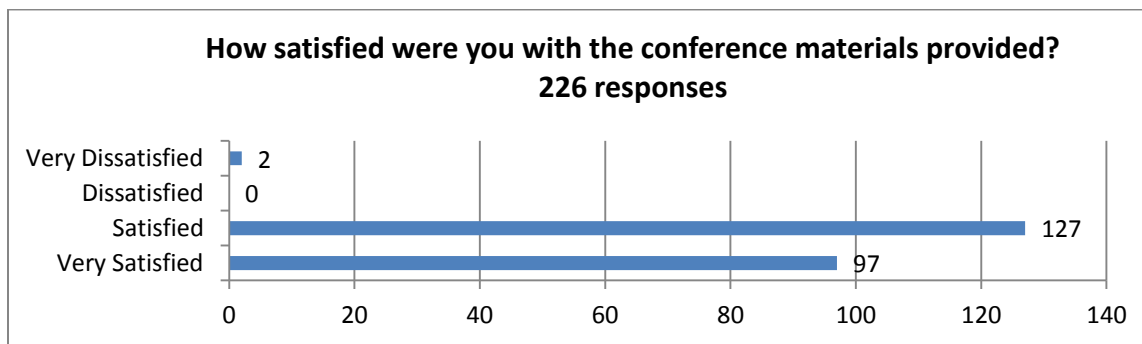

SUMMARY: IFCO 2011 CONFERENCE EVALUATION FORMS

Report prepared by Margaret Howley
IFCO 2011 Conference Chairperson

The following graphs illustrate the feedback received from the IFCO 2011 Conference Evaluation Forms circulated on Thursday evening, July 14th. There were 226 responses received and collated.