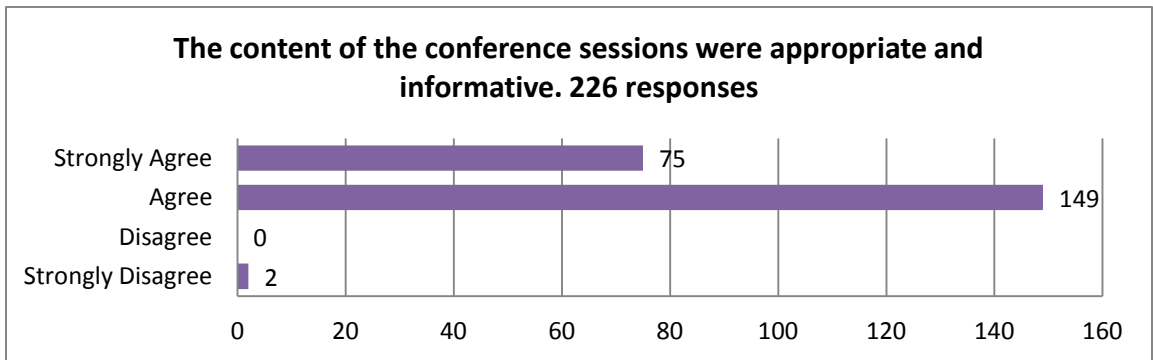

SUMMARY: IFCO 2011 CONFERENCE EVALUATION FORMS

Report prepared by Margaret Howley
IFCO 2011 Conference Chairperson

The following graphs illustrate the feedback received from the IFCO 2011 Conference Evaluation Forms circulated on Thursday evening, July 14th. There were 226 responses received and collated.

Conference staff were helpful and courteous. 226 responses

How would rate this conference compared to other conferences of this type that you have attended? 226 responses

226 responses

Are you a ...

What did you LIKE most about the conference? 226 responses