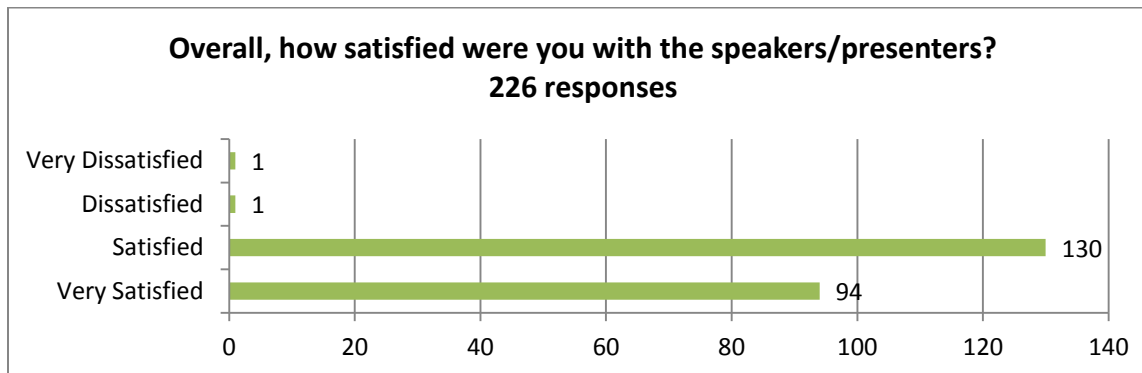

SUMMARY: IFCO 2011 CONFERENCE EVALUATION FORMS

Report prepared by Margaret Howley
IFCO 2011 Conference Chairperson

The following graphs illustrate the feedback received from the IFCO 2011 Conference Evaluation Forms circulated on Thursday evening, July 14th. There were 226 responses received and collated.

Conference staff were helpful and courteous. 226 responses

How would rate this conference compared to other conferences of this type that you have attended? 226 responses

226 responses

Are you a ...

What did you LIKE most about the conference? 226 responses