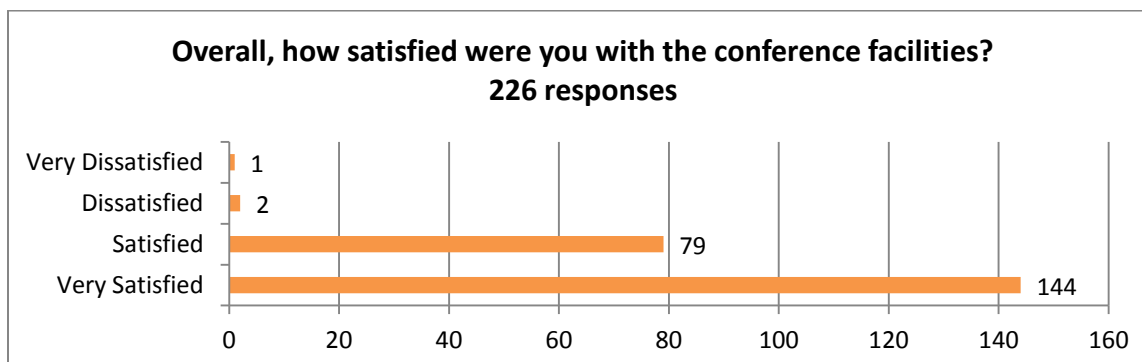

SUMMARY: IFCO 2011 CONFERENCE EVALUATION FORMS

Report prepared by Margaret Howley
IFCO 2011 Conference Chairperson

The following graphs illustrate the feedback received from the IFCO 2011 Conference Evaluation Forms circulated on Thursday evening, July 14th. There were 226 responses received and collated.

Conference staff were helpful and courteous. 226 responses

How would rate this conference compared to other conferences of this type that you have attended? 226 responses

226 responses

Are you a ...

What did you LIKE most about the conference? 226 responses