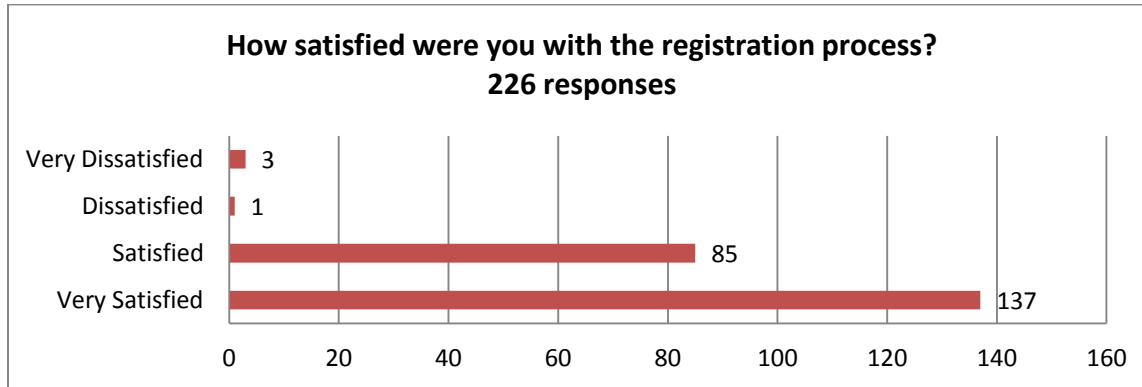

SUMMARY: IFCO 2011 CONFERENCE EVALUATION FORMS

Report prepared by Margaret Howley
IFCO 2011 Conference Chairperson

The following graphs illustrate the feedback received from the IFCO 2011 Conference Evaluation Forms circulated on Thursday evening, July 14th. There were 226 responses received and collated.