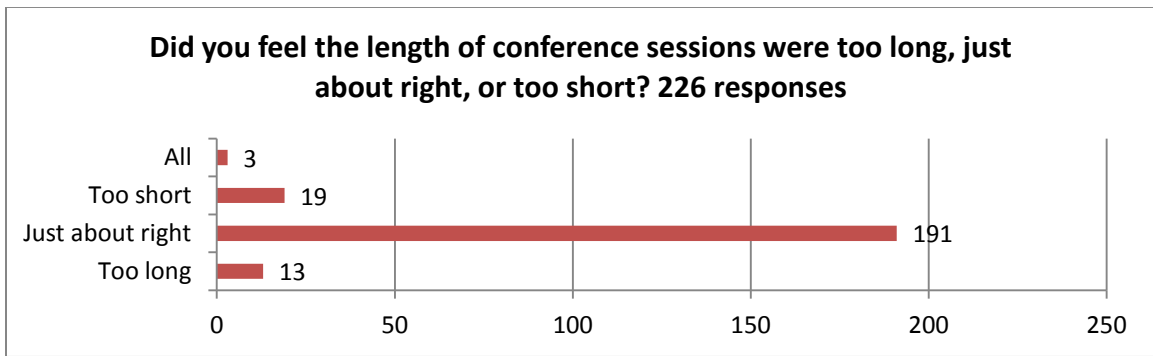

SUMMARY: IFCO 2011 CONFERENCE EVALUATION FORMS

Report prepared by Margaret Howley
IFCO 2011 Conference Chairperson

The following graphs illustrate the feedback received from the IFCO 2011 Conference Evaluation Forms circulated on Thursday evening, July 14th. There were 226 responses received and collated.

Conference staff were helpful and courteous. 226 responses

How would rate this conference compared to other conferences of this type that you have attended? 226 responses

226 responses

Are you a ...

What did you LIKE most about the conference? 226 responses