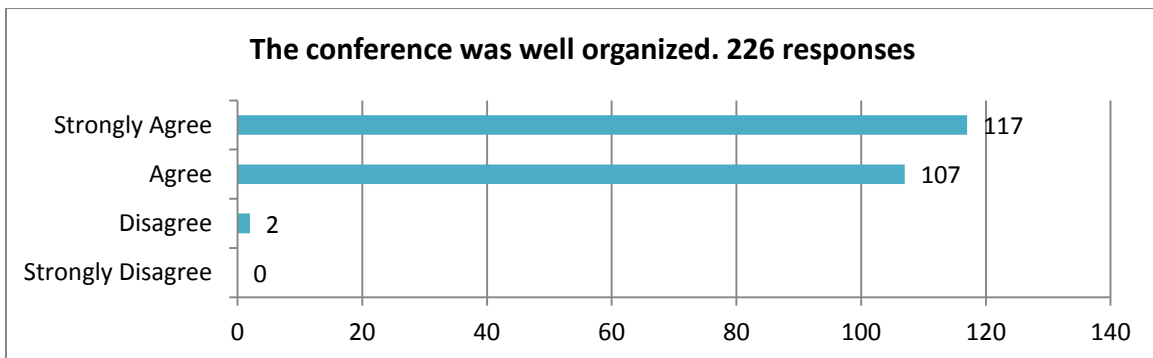

SUMMARY: IFCO 2011 CONFERENCE EVALUATION FORMS

Report prepared by Margaret Howley
IFCO 2011 Conference Chairperson

The following graphs illustrate the feedback received from the IFCO 2011 Conference Evaluation Forms circulated on Thursday evening, July 14th. There were 226 responses received and collated.

Conference staff were helpful and courteous. 226 responses

How would rate this conference compared to other conferences of this type that you have attended? 226 responses

226 responses

Are you a ...

What did you LIKE most about the conference? 226 responses