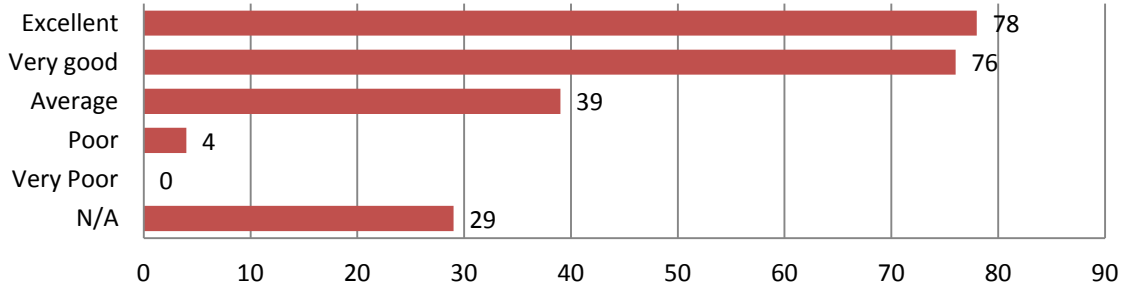

How would rate this conference compared to other conferences of this type that you have attended? 226 responses